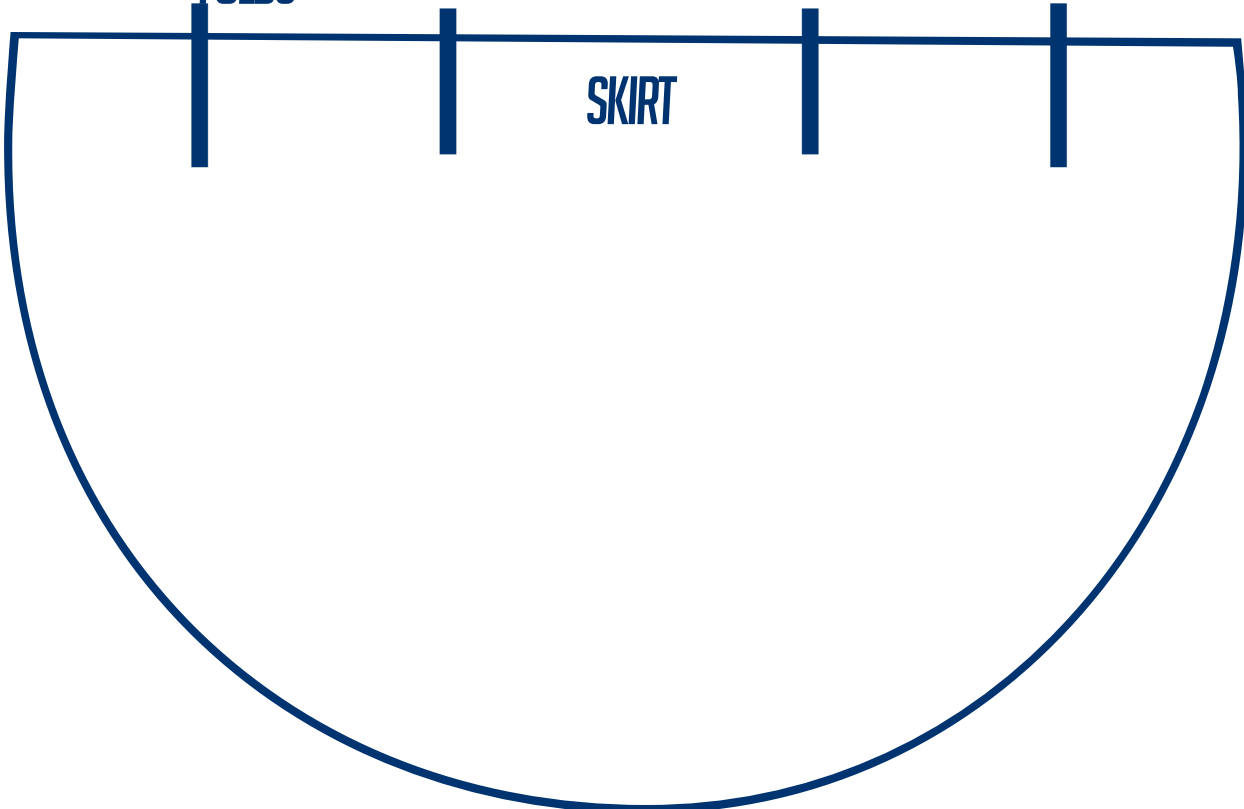

FALLOUT INSPIRED APRONS

BACK BLING

FRONT PANELS

LOWER PANEL

FOLDS

SKIRT

76

111